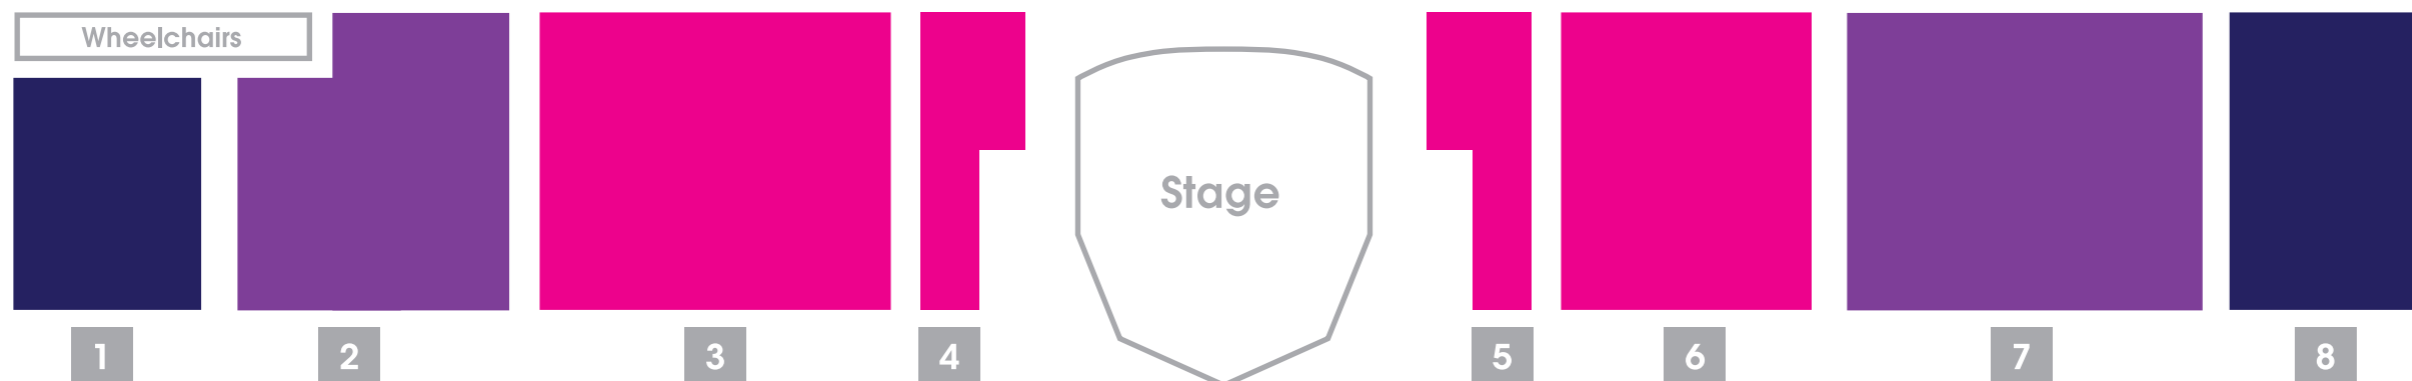

£37.50

£25.00

£27.50

Please be aware that all seats are covered. However the front two rows may be slightly exposed in inclement weather.

**ARENA**  
123m x 60m

Members Enclosure

South Grandstand Seating

### West Grandstand Seating

Stage